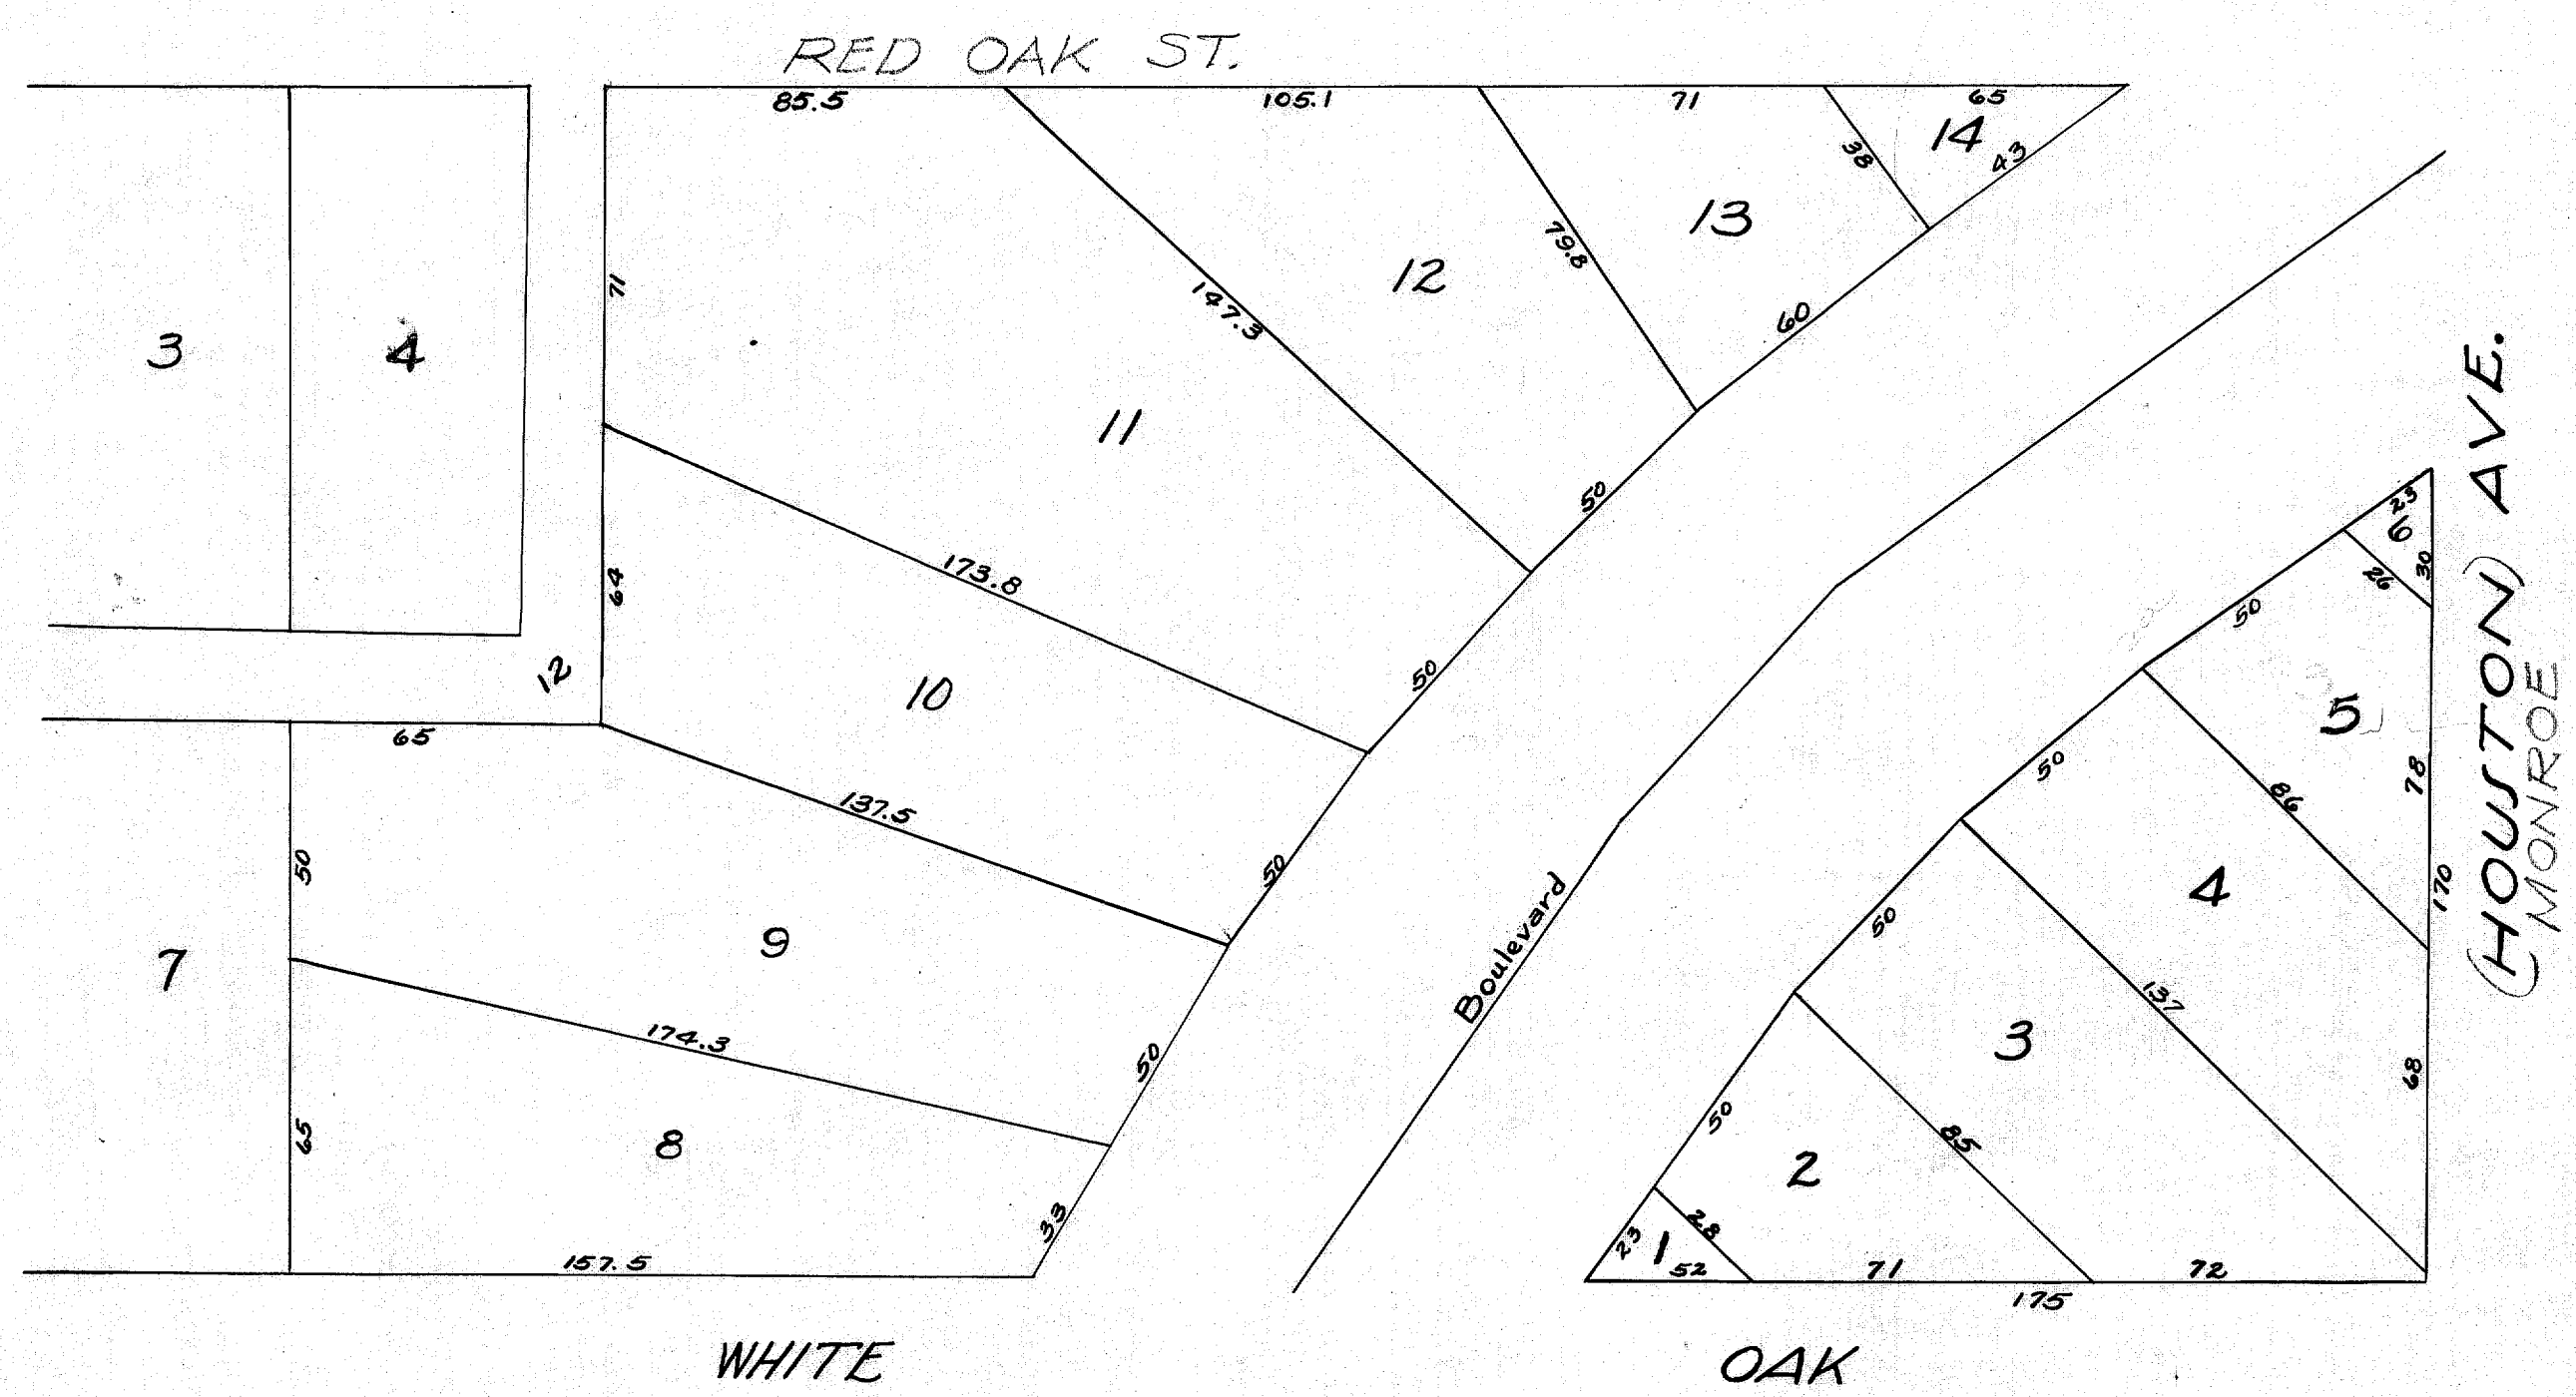

WASHINGTON HEIGHTS
(SEE OAK GROVE)

105.1
136
241.1

BLOCKS 12 & 19 WASH. HIGHTS.
 D.R. 119 Pg. 539 6-20-45
 Scale: 1" = 50' closer to: 1" = 40'
 (original ^{Part of} Oak Grove Park Addition)

372

SEE FILED PLAT
 FOR ACTUAL DISTANCES
 ON LOTS 12 & 14
 BLK 12